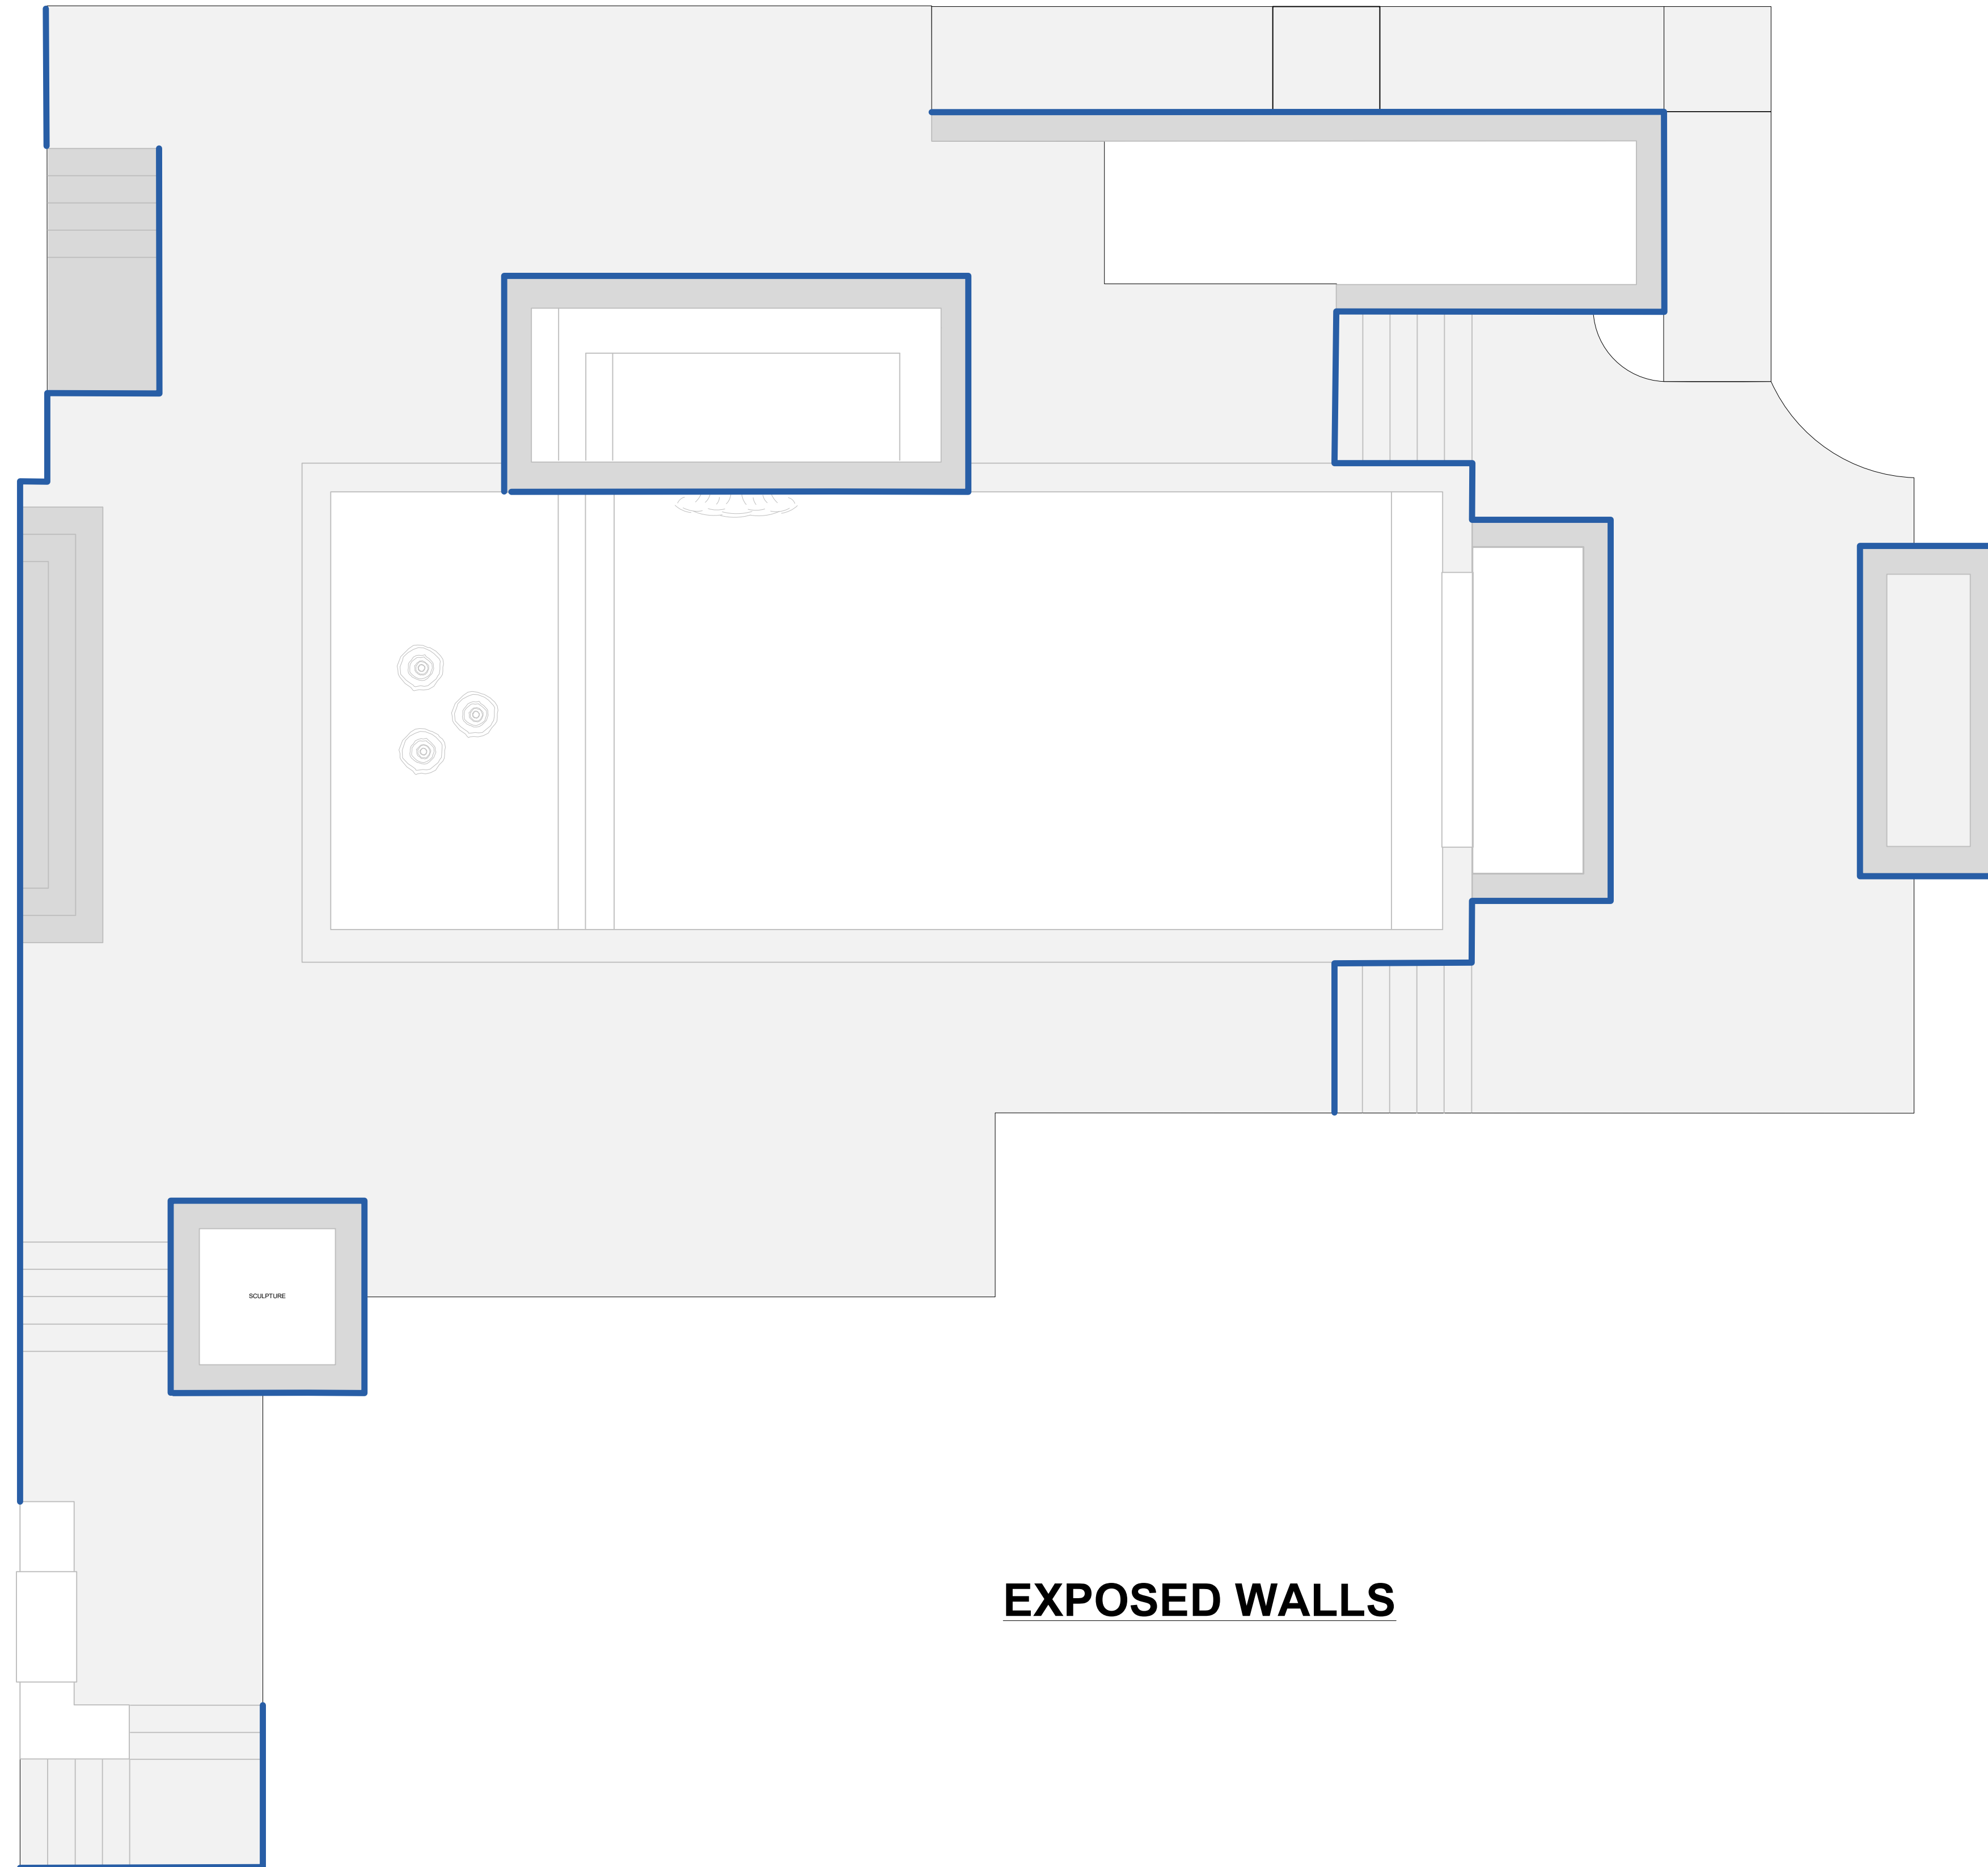

LAWN – 4,148 SF

N
 SCALE: 3/16" = 1'

BACK YARD

SPRAY DECKING
 2,205 SF TO WATER'S EDGE OF POOL
 AND EDGE OF ALL WALLS.

DECKING PLAN

← N →
SCALE: 1/4" = 1'

EXPOSED WALLS

- TOTAL PLANT LIST**
- (245) VARIEGATED LIRIOPE
 - (41) PITTOSPORUM or SIMILAR
 - (12) CANNA LILY OR SIMILAR
 - (55) HOLLY FERN
 - (3) CHINESE ELM
 - (14) KNOCKOUT ROSE
 - (12) PAMPAS GRASS
 - (12) EVERGREEN SCREEN TALL SHRUB
 - (20) MEDIUM FOUNDATION SHRUBS
 - (14) HOLLIES FOR FORMAL HEDGE
 - (8) JAPANESE MAPLE 'BLOODGOOD'
 - (2) GRAPE MYRTLE 'NATCHEZ'
 - (7) LARGE TROPICAL SCREEN PLANTS
 - (17) MEDIUM TROPICAL SCREEN PLANTS
 - (3) FLOWERING DOGWOOD
 - (1) LACELEAF JAP. MAPLE
 - (1) OAK FOR FALL COLOR
 - (13) AZALEA
 - (1) CALADIUM ELEPHANT EAR

TOTAL LAWN AREA
 8,380 SF

TOTAL SPRAY DECKING
 2,205 SF TO WATER'S EDGE OF POOL AND EDGE OF ALL WALLS.

TOTAL BOULDERS
 APPROXIMATELY 30 BOULDERS,
 3' TO 5' HEIGHT AND WIDTH

← N →
SCALE: 1/4" = 1'

JAPANESE FATSIA