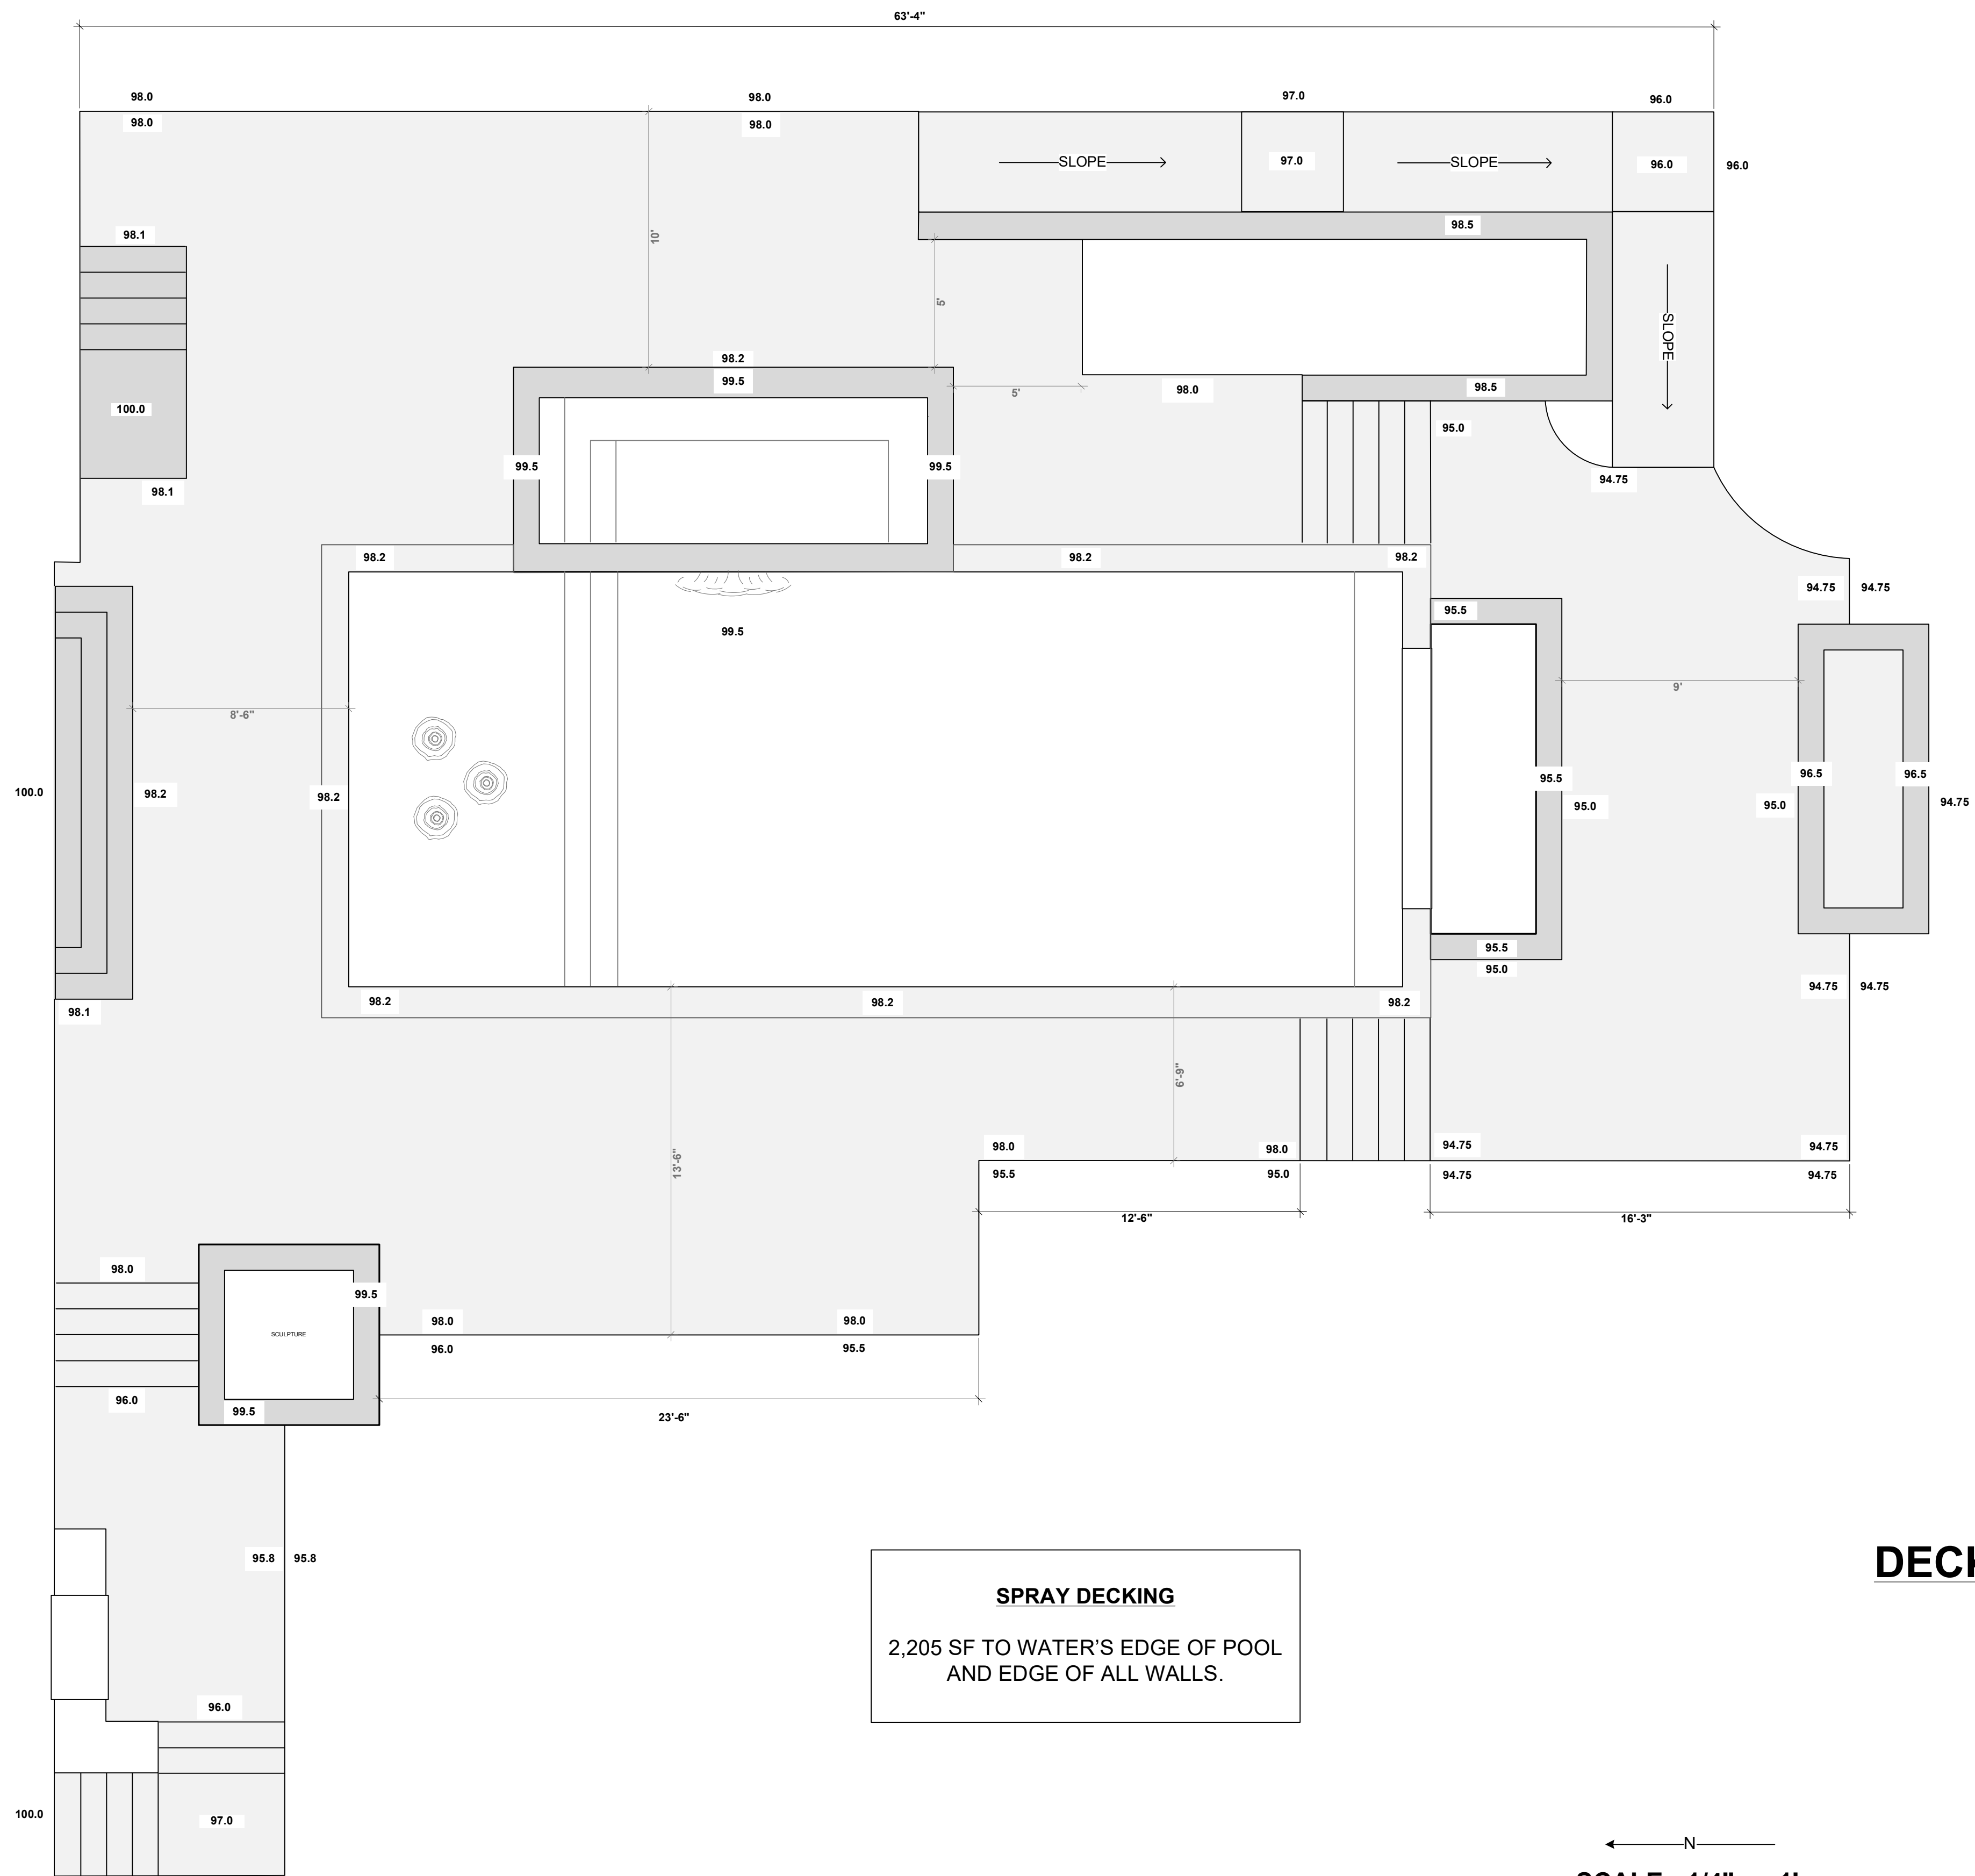

← N →
 SCALE: 1/8" = 1'

PLANT LIST – BACK YARD

- (62) VARIEGATED LIRIOPE
- (13) PITTOSPORUM or SIMILAR
- (12) CANNA LILY OR SIMILAR
- (55) HOLLY FERN
- (2) CHINESE ELM
- (7) LARGE TROPICAL SCREEN PLANTS
- (17) MEDIUM TROPICAL SCREEN PLANTS
- (3) FLOWERING DOGWOOD
- (1) LACELEAF JAP. MAPLE
- (1) OAK FOR FALL COLOR
- (13) AZALEA
- (1) CALADIUM ELEPHANT EAR

LAWN – 4,148 SF

N
 SCALE: 3/16" = 1'

BACK YARD

SPRAY DECKING
 2,205 SF TO WATER'S EDGE OF POOL
 AND EDGE OF ALL WALLS.

DECKING PLAN

← N →
SCALE: 1/4" = 1'

EXPOSED WALLS

- TOTAL PLANT LIST**
- (245) VARIEGATED LIRIOPE
 - (41) PITTOSPORUM or SIMILAR
 - (12) CANNA LILY OR SIMILAR
 - (55) HOLLY FERN
 - (3) CHINESE ELM
 - (14) KNOCKOUT ROSE
 - (12) PAMPAS GRASS
 - (12) EVERGREEN SCREEN TALL SHRUB
 - (20) MEDIUM FOUNDATION SHRUBS
 - (14) HOLLIES FOR FORMAL HEDGE
 - (8) JAPANESE MAPLE 'BLOODGOOD'
 - (2) GRAPE MYRTLE 'NATCHEZ'
 - (7) LARGE TROPICAL SCREEN PLANTS
 - (17) MEDIUM TROPICAL SCREEN PLANTS
 - (3) FLOWERING DOGWOOD
 - (1) LACELEAF JAP. MAPLE
 - (1) OAK FOR FALL COLOR
 - (13) AZALEA
 - (1) CALADIUM ELEPHANT EAR

TOTAL LAWN AREA
 8,380 SF

TOTAL SPRAY DECKING
 2,205 SF TO WATER'S EDGE OF POOL AND EDGE OF ALL WALLS.

TOTAL BOULDERS
 APPROXIMATELY 30 BOULDERS,
 3' TO 5' HEIGHT AND WIDTH

← N →
SCALE: 1/4" = 1'

JAPANESE FATSIA