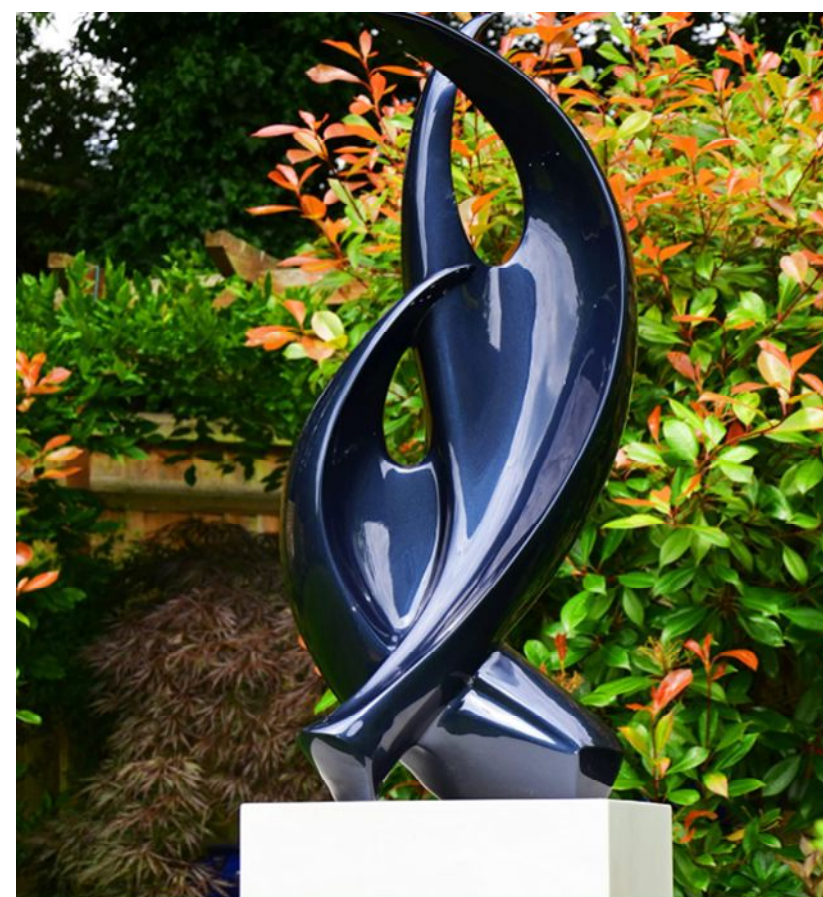

SANGO KAKU JAP. MAPLE

PROSTRATE YEW

AZALEA

RETAINING WALL FINISH

SPRAY DECK FINISH TO DARK SILVER POOL COPING

LANDSCAPE BOULDER

POST LANTERN

ZOYSIA GRASS

BAMBOO WITH EGG ROCK

\$2,800

SCULPTURE

6'-6" high
 \$2,190

ZOYSIA GRASS

POTTED PALM

EGG ROCK FOR OVER DRAINS