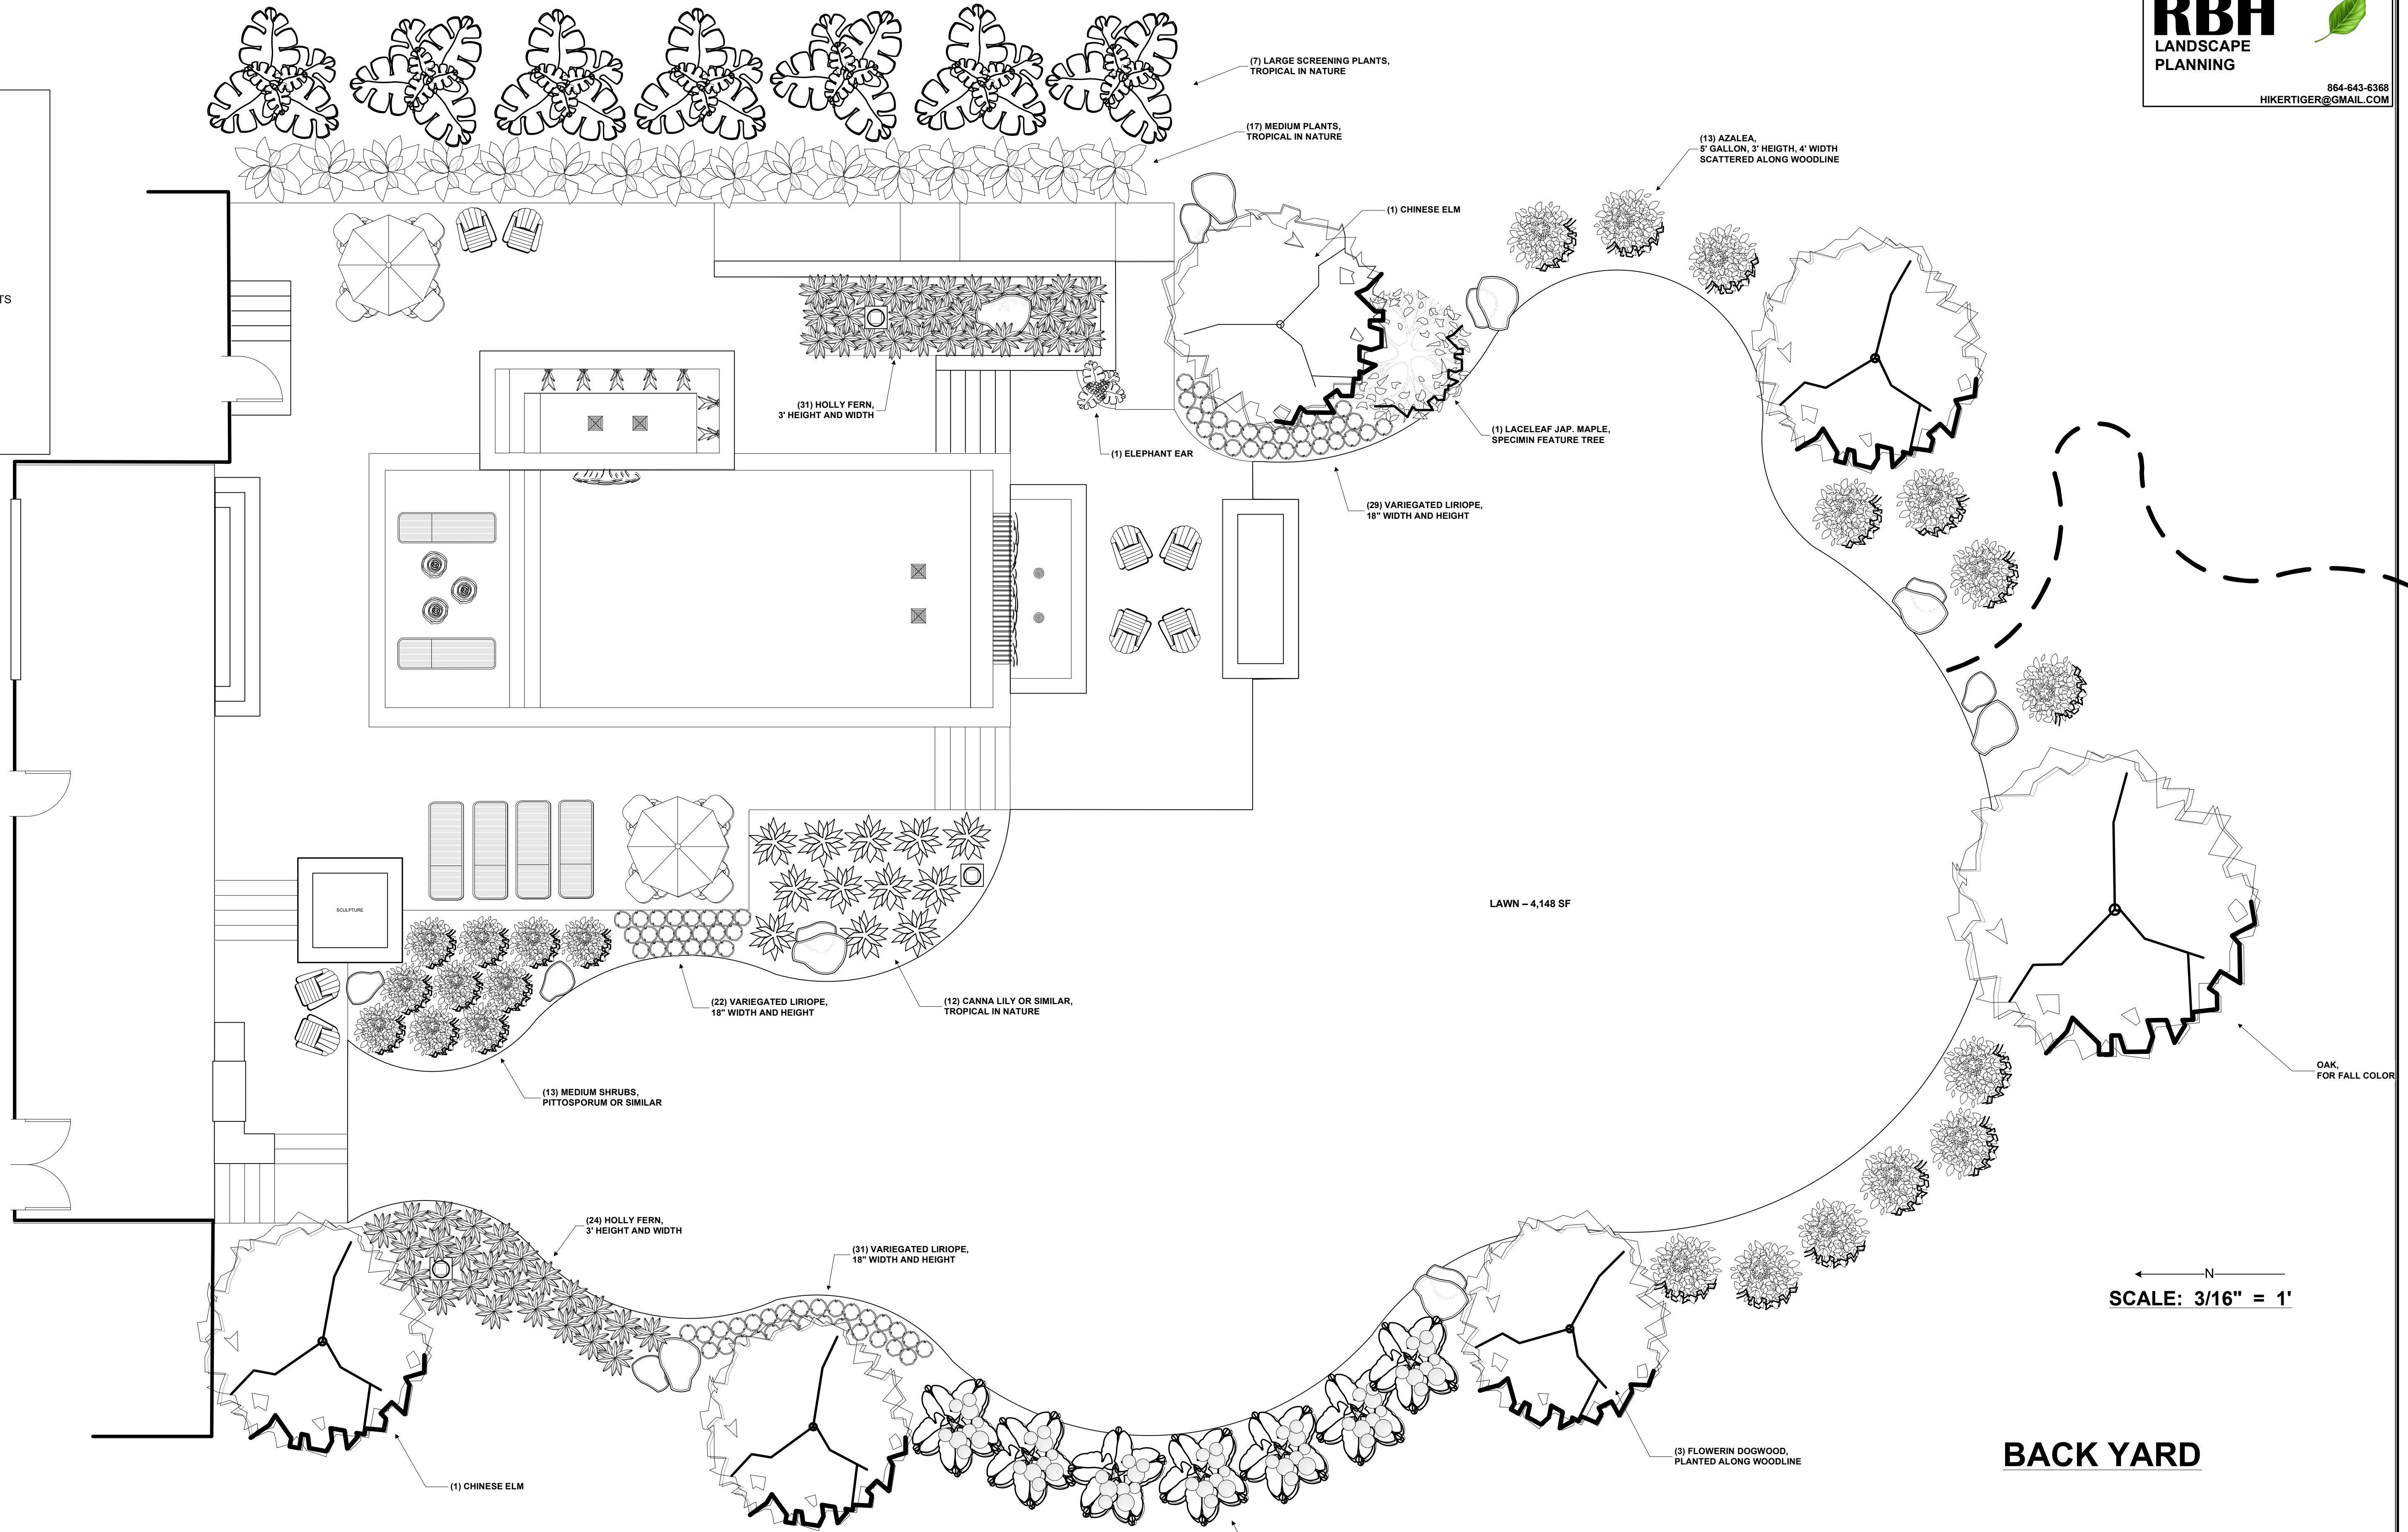

← N
SCALE: 3/32" = 1'

FRONT YARD

PLANT LIST – FRONT YARD

- (183) VARIEGATED LIRIOPE
- (160) DWARF MONDO
- (28) PITTOSPORUM or SIMILAR
- (14) KNOCKOUT ROSE
- (12) PAMPAS GRASS
- (12) EVERGREEN SCREEN TALL SHRUB
- (20) MEDIUM FOUNDATION SHRUBS
- (14) HOLLIES FOR FORMAL HEDGE
- (8) JAPANESE MAPLE 'BLOODGOOD'
- (2) CRAPE MYRTLE 'NATCHEZ'
- (1) CHINESE ELM

← N →
 SCALE: 1/8" = 1'

PLANT LIST – BACK YARD

- (62) VARIEGATED LIRIOPE
- (13) PITTOSPORUM or SIMILAR
- (12) CANNA LILY OR SIMILAR
- (55) HOLLY FERN
- (2) CHINESE ELM
- (7) LARGE TROPICAL SCREEN PLANTS
- (17) MEDIUM TROPICAL SCREEN PLANTS
- (3) FLOWERING DOGWOOD
- (1) LACELEAF JAP. MAPLE
- (1) OAK FOR FALL COLOR
- (13) AZALEA
- (1) CALADIUM ELEPHANT EAR

LAWN – 4,148 SF

N
 SCALE: 3/16" = 1'

BACK YARD

SPRAY DECKING
 2,205 SF TO WATER'S EDGE OF POOL
 AND EDGE OF ALL WALLS.

DECKING PLAN

← N →
SCALE: 1/4" = 1'

EXPOSED WALLS

- TOTAL PLANT LIST**
- (245) VARIEGATED LIRIOPE
 - (41) PITTOSPORUM or SIMILAR
 - (12) CANNA LILY OR SIMILAR
 - (55) HOLLY FERN
 - (3) CHINESE ELM
 - (14) KNOCKOUT ROSE
 - (12) PAMPAS GRASS
 - (12) EVERGREEN SCREEN TALL SHRUB
 - (20) MEDIUM FOUNDATION SHRUBS
 - (14) HOLLIES FOR FORMAL HEDGE
 - (8) JAPANESE MAPLE 'BLOODGOOD'
 - (2) GRAPE MYRTLE 'NATCHEZ'
 - (7) LARGE TROPICAL SCREEN PLANTS
 - (17) MEDIUM TROPICAL SCREEN PLANTS
 - (3) FLOWERING DOGWOOD
 - (1) LACELEAF JAP. MAPLE
 - (1) OAK FOR FALL COLOR
 - (13) AZALEA
 - (1) CALADIUM ELEPHANT EAR

TOTAL LAWN AREA
 8,380 SF

TOTAL SPRAY DECKING
 2,205 SF TO WATER'S EDGE OF POOL AND EDGE OF ALL WALLS.

TOTAL BOULDERS
 APPROXIMATELY 30 BOULDERS,
 3' TO 5' HEIGHT AND WIDTH

← N →
SCALE: 1/4" = 1'

JAPANESE FATSIA