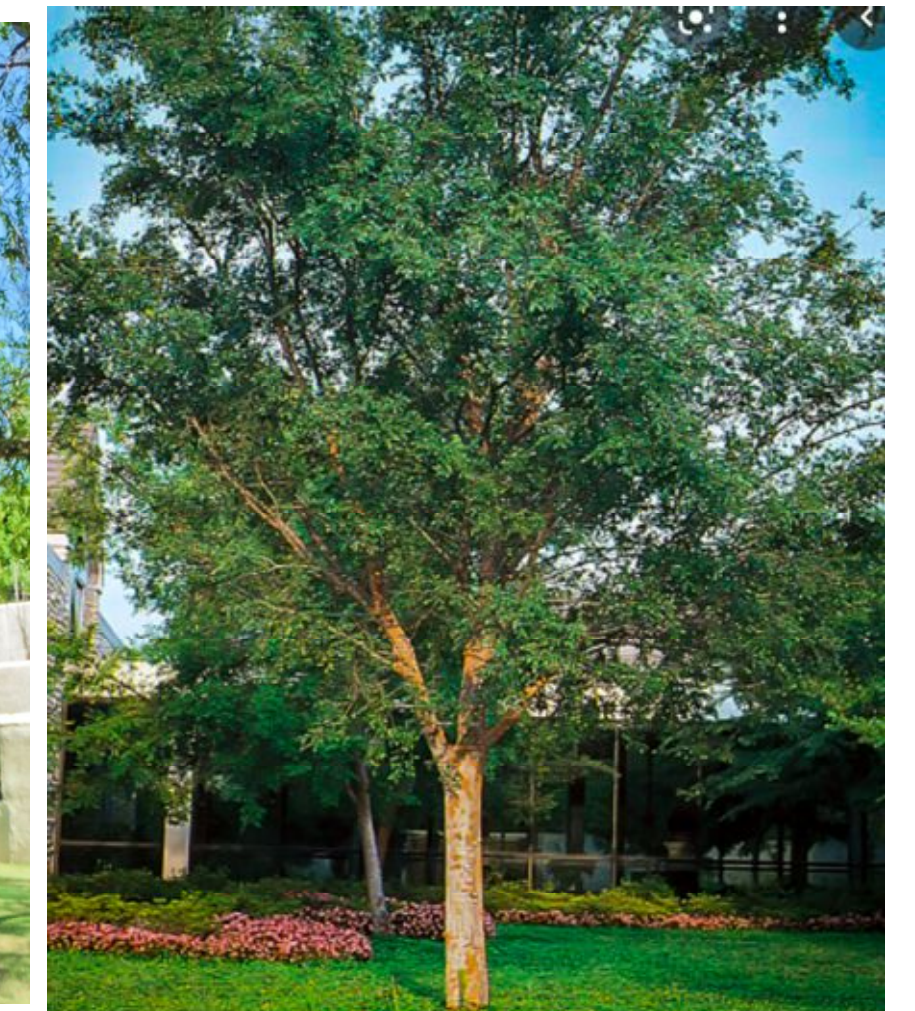

CHINESE ELM AND BARK