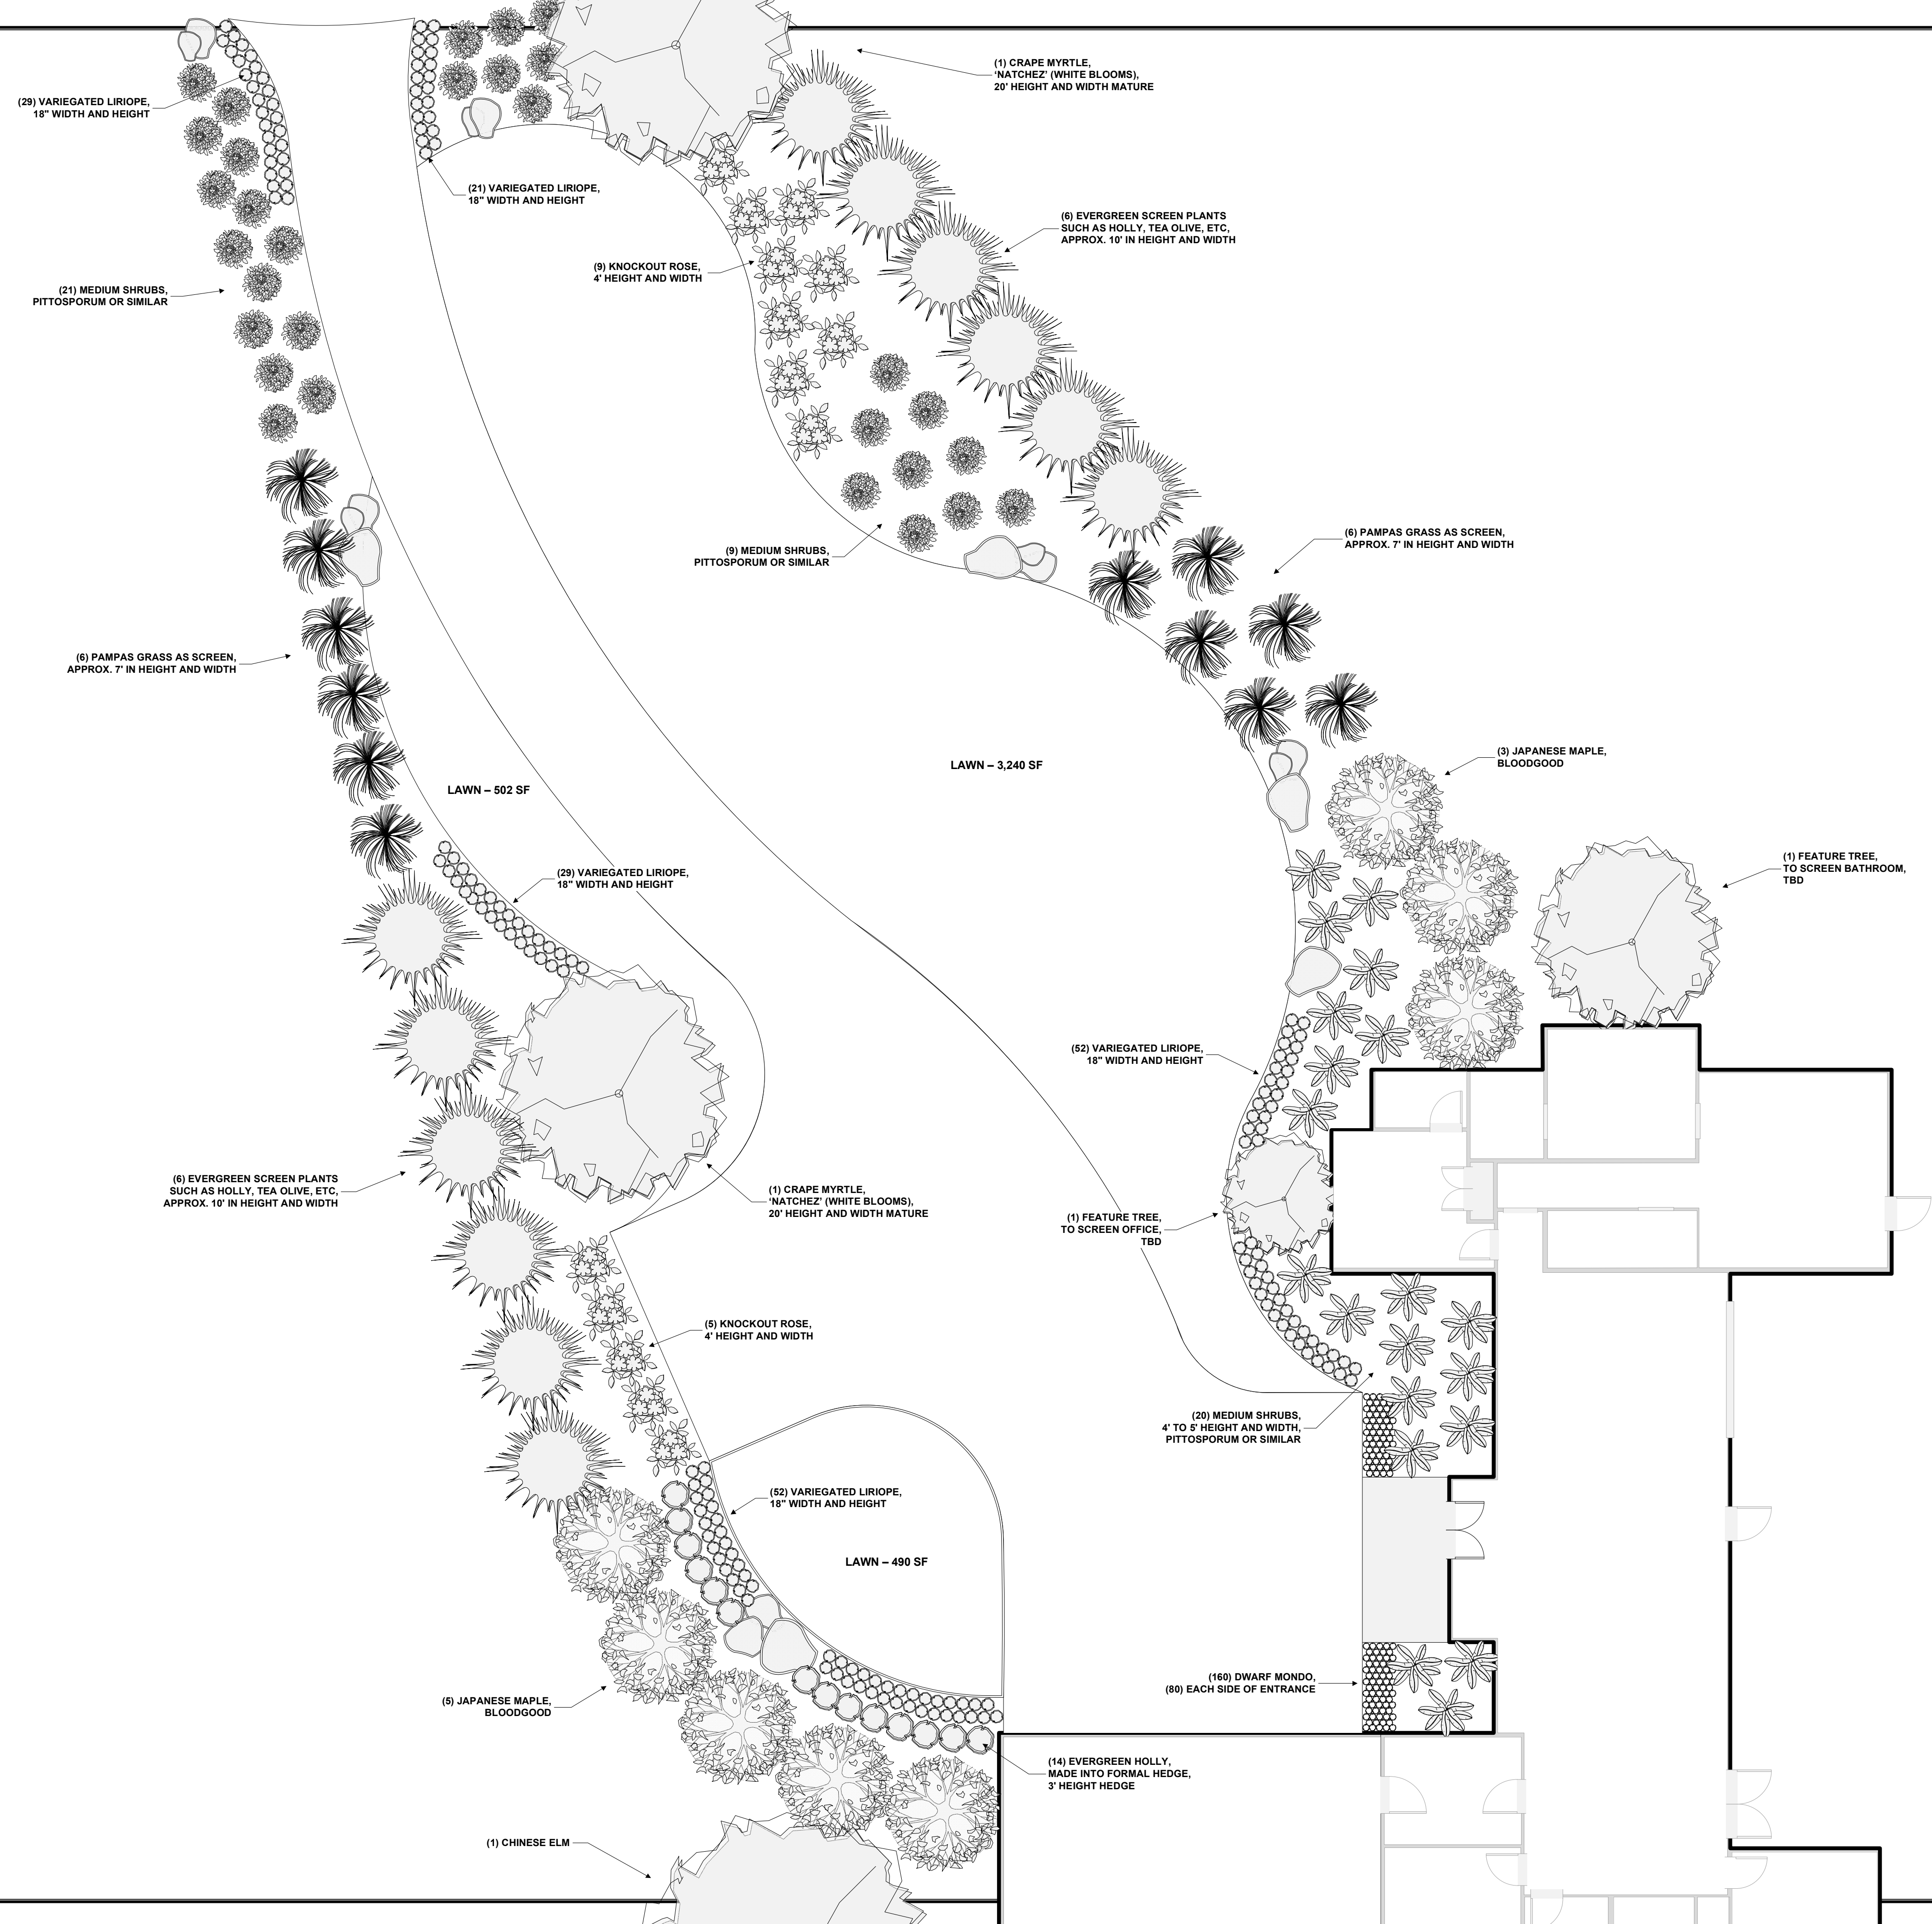

← N
SCALE: 3/32" = 1'

FRONT YARD

PLANT LIST – FRONT YARD

- (183) VARIEGATED LIRIOPE
- (160) DWARF MONDO
- (28) PITTOSPORUM or SIMILAR
- (14) KNOCKOUT ROSE
- (12) PAMPAS GRASS
- (12) EVERGREEN SCREEN TALL SHRUB
- (20) MEDIUM FOUNDATION SHRUBS
- (14) HOLLIES FOR FORMAL HEDGE
- (8) JAPANESE MAPLE 'BLOODGOOD'
- (2) CRAPE MYRTLE 'NATCHEZ'
- (1) CHINESE ELM

← N →
 SCALE: 1/8" = 1'

PLANT LIST – BACK YARD

- (62) VARIEGATED LIRIOPE
- (13) PITTOSPORUM or SIMILAR
- (12) CANNA LILY OR SIMILAR
- (55) HOLLY FERN
- (2) CHINESE ELM
- (7) LARGE TROPICAL SCREEN PLANTS
- (17) MEDIUM TROPICAL SCREEN PLANTS
- (3) FLOWERING DOGWOOD
- (1) LACELEAF JAP. MAPLE
- (1) OAK FOR FALL COLOR
- (13) AZALEA
- (1) CALADIUM ELEPHANT EAR

LAWN – 4,148 SF

N
 SCALE: 3/16" = 1'

BACK YARD

SPRAY DECKING
 2,205 SF TO WATER'S EDGE OF POOL
 AND EDGE OF ALL WALLS.

DECKING PLAN

← N →
SCALE: 1/4" = 1'

EXPOSED WALLS

- TOTAL PLANT LIST**
- (245) VARIEGATED LIRIOPE
 - (41) PITTOSPORUM or SIMILAR
 - (12) CANNA LILY OR SIMILAR
 - (55) HOLLY FERN
 - (3) CHINESE ELM
 - (14) KNOCKOUT ROSE
 - (12) PAMPAS GRASS
 - (12) EVERGREEN SCREEN TALL SHRUB
 - (20) MEDIUM FOUNDATION SHRUBS
 - (14) HOLLIES FOR FORMAL HEDGE
 - (8) JAPANESE MAPLE 'BLOODGOOD'
 - (2) GRAPE MYRTLE 'NATCHEZ'
 - (7) LARGE TROPICAL SCREEN PLANTS
 - (17) MEDIUM TROPICAL SCREEN PLANTS
 - (3) FLOWERING DOGWOOD
 - (1) LACELEAF JAP. MAPLE
 - (1) OAK FOR FALL COLOR
 - (13) AZALEA
 - (1) CALADIUM ELEPHANT EAR

TOTAL LAWN AREA
 8,380 SF

TOTAL SPRAY DECKING
 2,205 SF TO WATER'S EDGE OF POOL AND EDGE OF ALL WALLS.

TOTAL BOULDERS
 APPROXIMATELY 30 BOULDERS,
 3' TO 5' HEIGHT AND WIDTH

← N →
SCALE: 1/4" = 1'

JAPANESE FATSIA