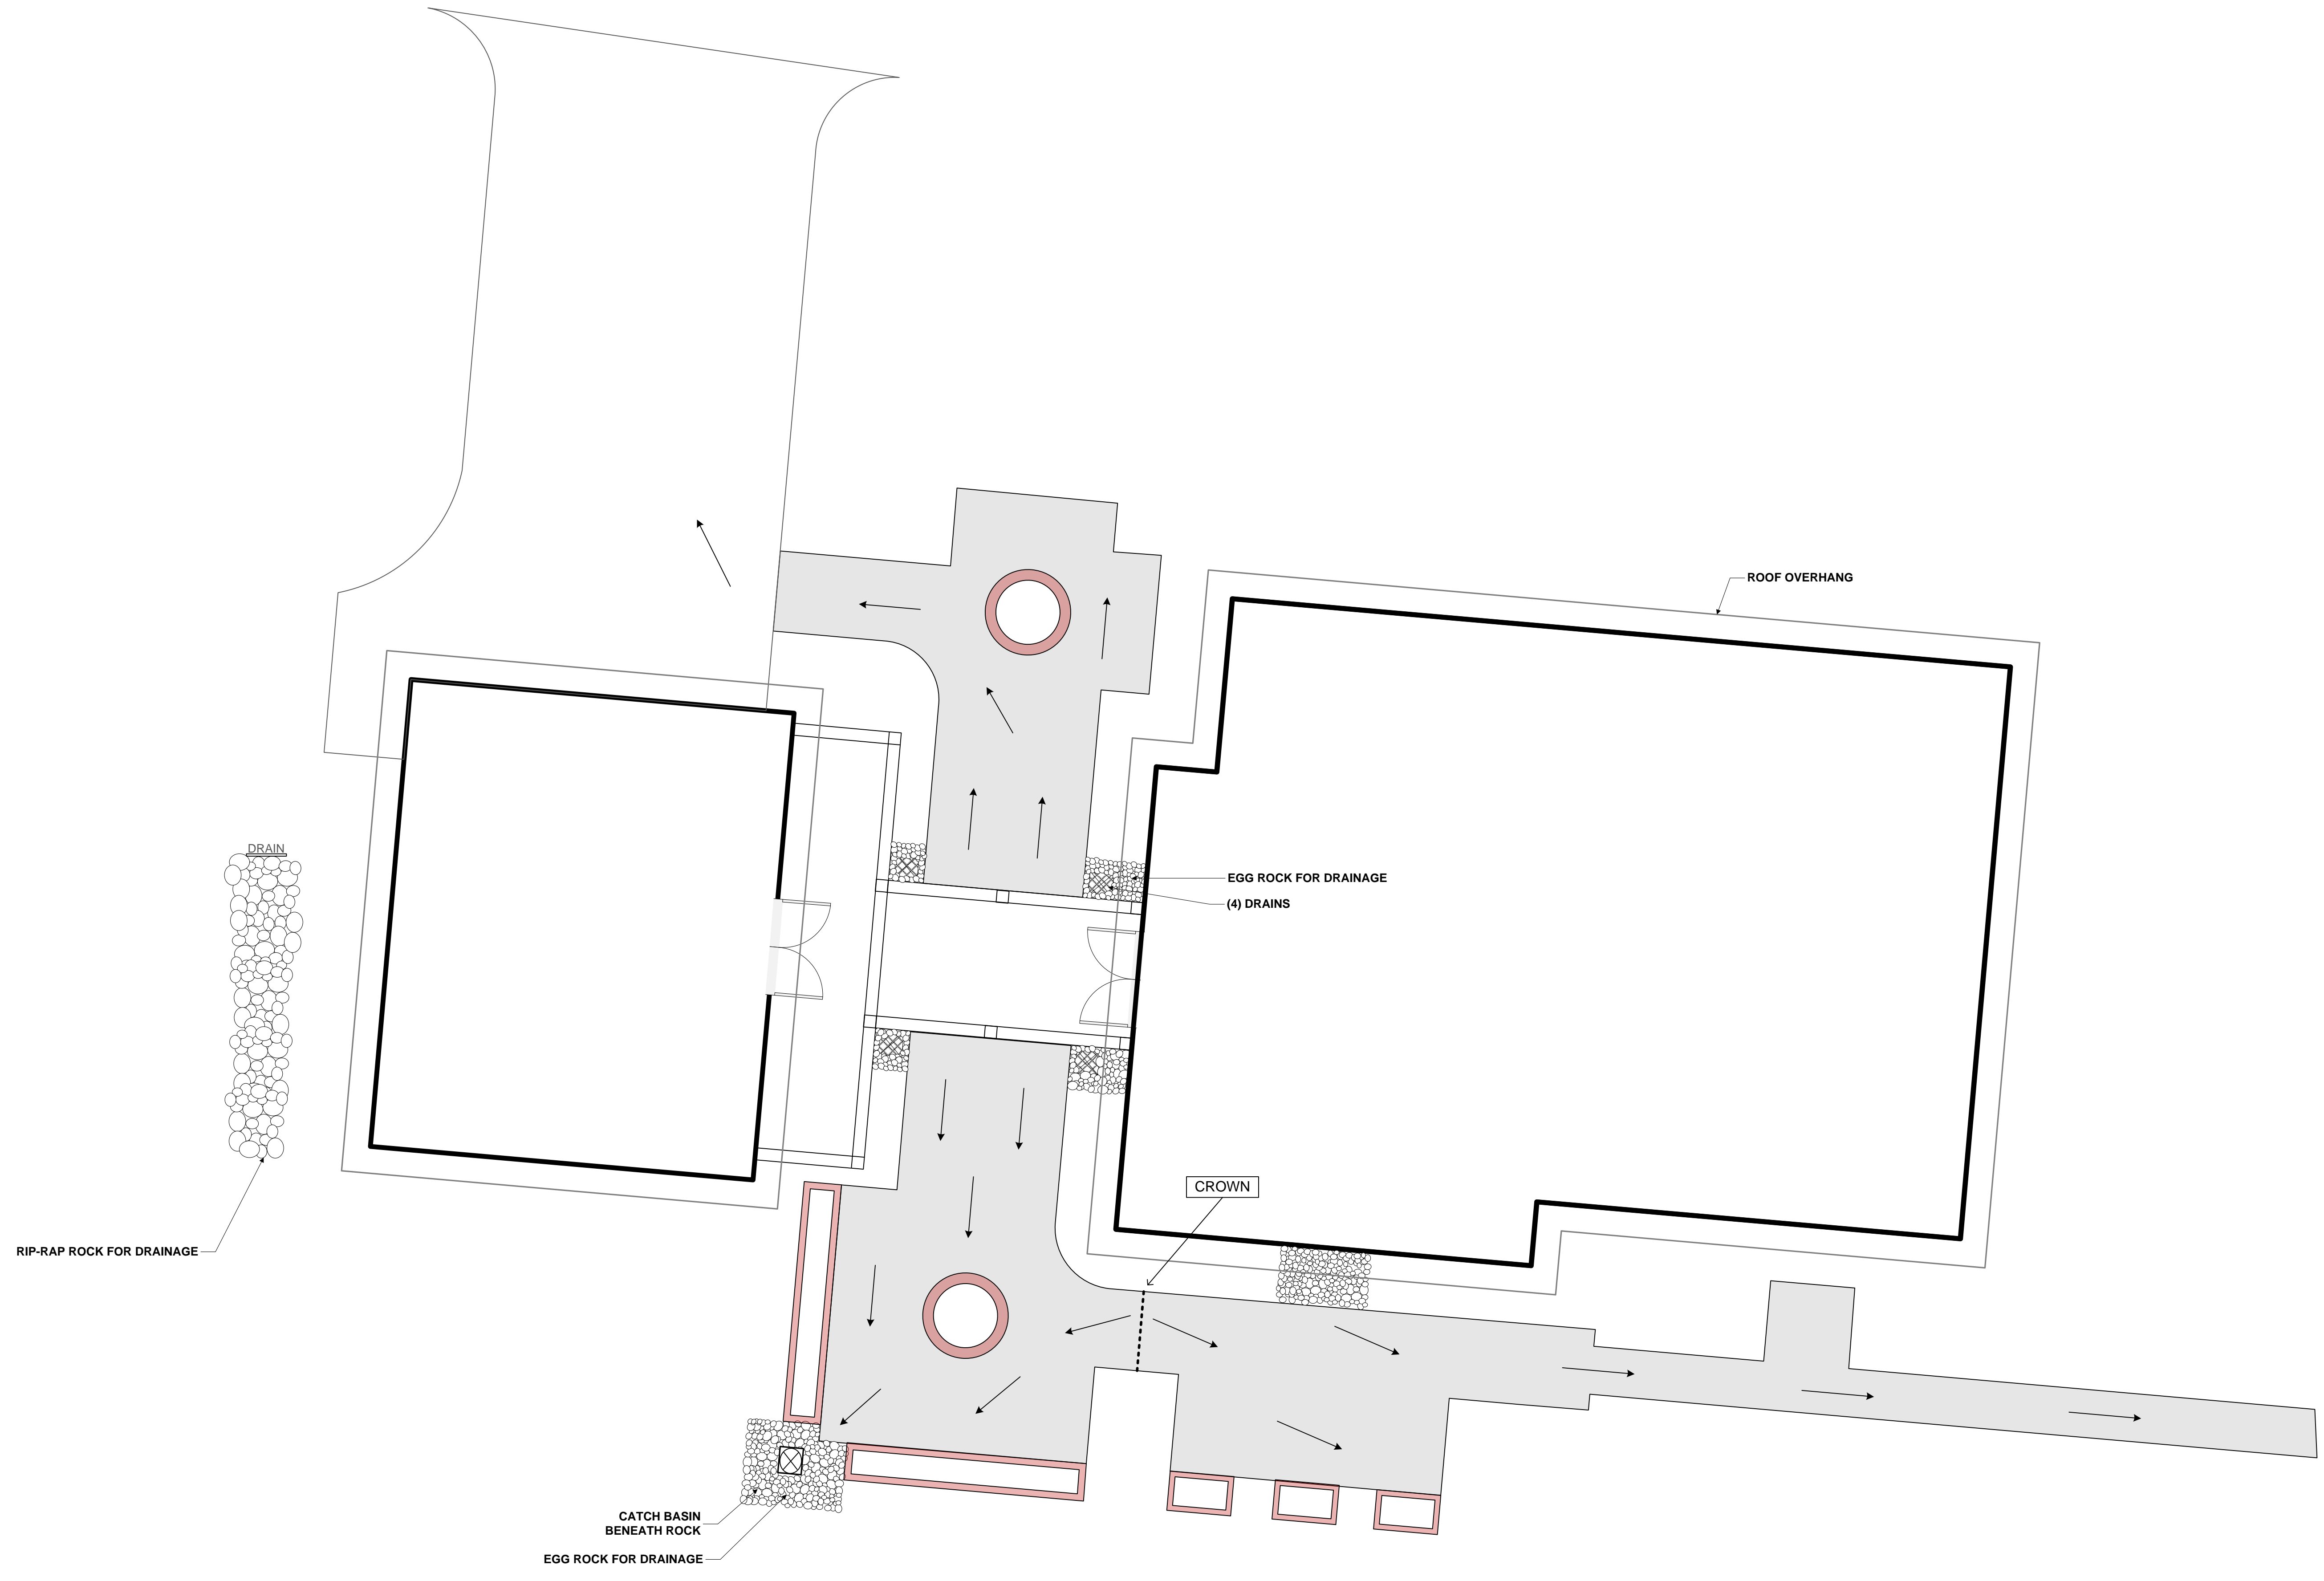

**FENCE, DECK AND SOD**  
 FENCE – 177 LINEAR FEET  
 DECK – 1,103 SQUARE FEET  
 SOD – 1,850 SQUARE FEET

**PLANT LIST**  
 (18) PROSTRATE YEW  
 (59) VARIEGATED LIRIOPE  
 (4) PLANTS BY HERB GARDEN  
 (1) SANGO KAKU JAP. MAPLE  
 (1) FLOWERING DOGWOOD  
 (8) AZALEA  
 (7) OTTO LAUREL  
 (3) HYDRANGEA  
 (12) TRAYS OF DWARF MONDO GRASS

**FIRE PIT**

**POTTED PALM**

**SPRAY DECK FINISH TO CONCRETE**

**ZOYSIA GRASS**

**BLUESTONE**

**TRAVERTINE**

**ZOYSIA GRASS**

**3/16" = 1'**